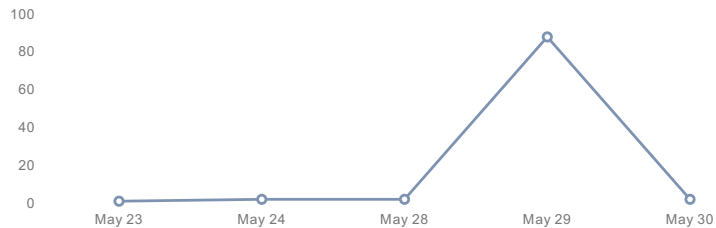

Twitter Snapshot Report

May 23, 2018 3:51 PM - May 30, 2018 6:31 PM UTC

#LEPCRealityCheck

9,227
POTENTIAL REACH

Potential Impressions

Recent tweets about #LEPCRealityCheck have generated **46,880 total potential impressions** and a unique potential reach of **9,227**.

46.9k
IMPRESSIONS

Activity

In the past **7 days**, there have been **95 tweets** about #LEPCRealityCheck. Of those tweets, there were **47 regular tweets**, **41 retweets** and **7 replies**.

95
TWEETS

Contributors

There have been **15 unique contributors** tweeting about #LEPCRealityCheck recently. Of those, @LHBA_ generated the most potential impressions and @LEPC_EMO received the most retweets.

15
TOTAL

MOST IMPRESSIONS **16.1k**