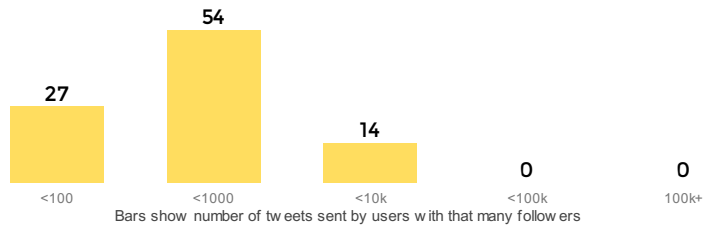

Twitter Snapshot Report

May 23, 2018 3:51 PM - May 30, 2018 6:31 PM UTC

#LEPCRealityCheck

9,227
POTENTIAL REACH

Potential Impressions

Recent tweets about #LEPCRealityCheck have generated **46,880 total potential impressions** and a unique potential reach of **9,227**.

46.9k
IMPRESSIONS

Activity

In the past **7 days**, there have been **95 tweets** about #LEPCRealityCheck. Of those tweets, there were **47 regular tweets**, **41 retweets** and **7 replies**.

95
TWEETS

Contributors

There have been **15 unique contributors** tweeting about #LEPCRealityCheck recently. Of those, @LHBA_ generated the most potential impressions and @LEPC_EMO received the most retweets.

15
TOTAL

MOST IMPRESSIONS **16.1k**